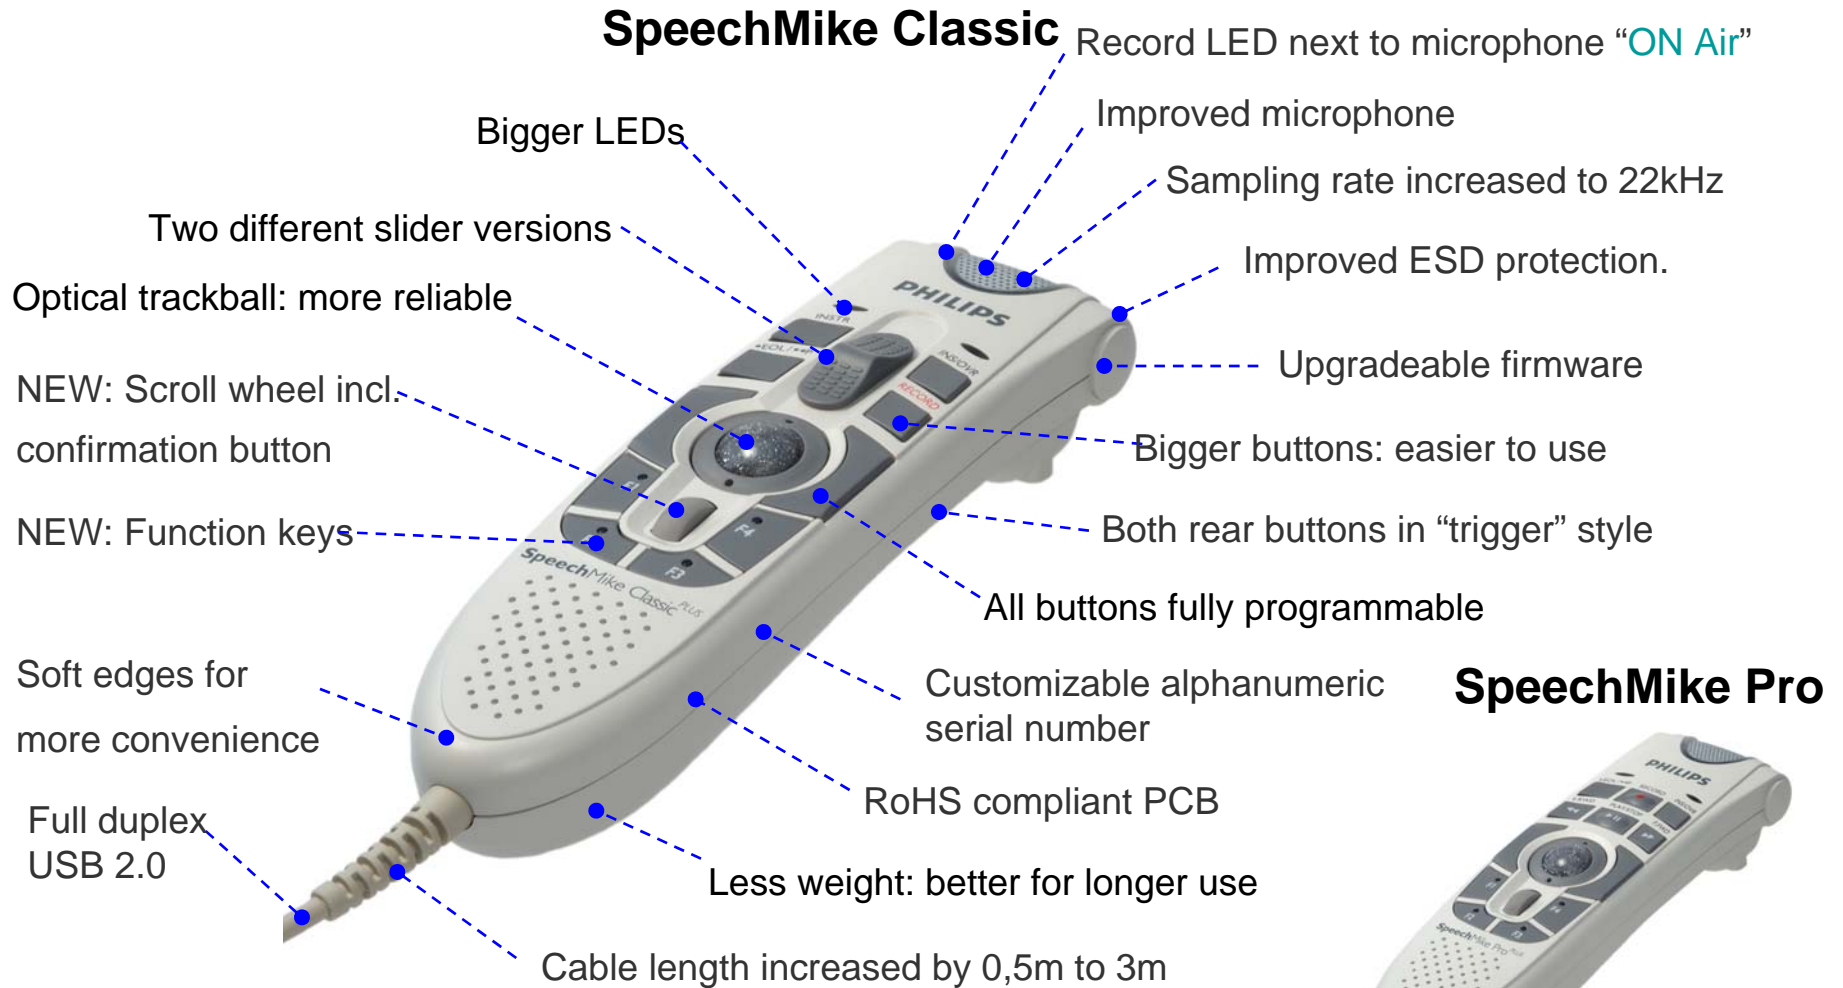

SpeechMike Classic

SpeechMike Pro

LED: Light Emitting Diode
ESD: Electro Static Discharge